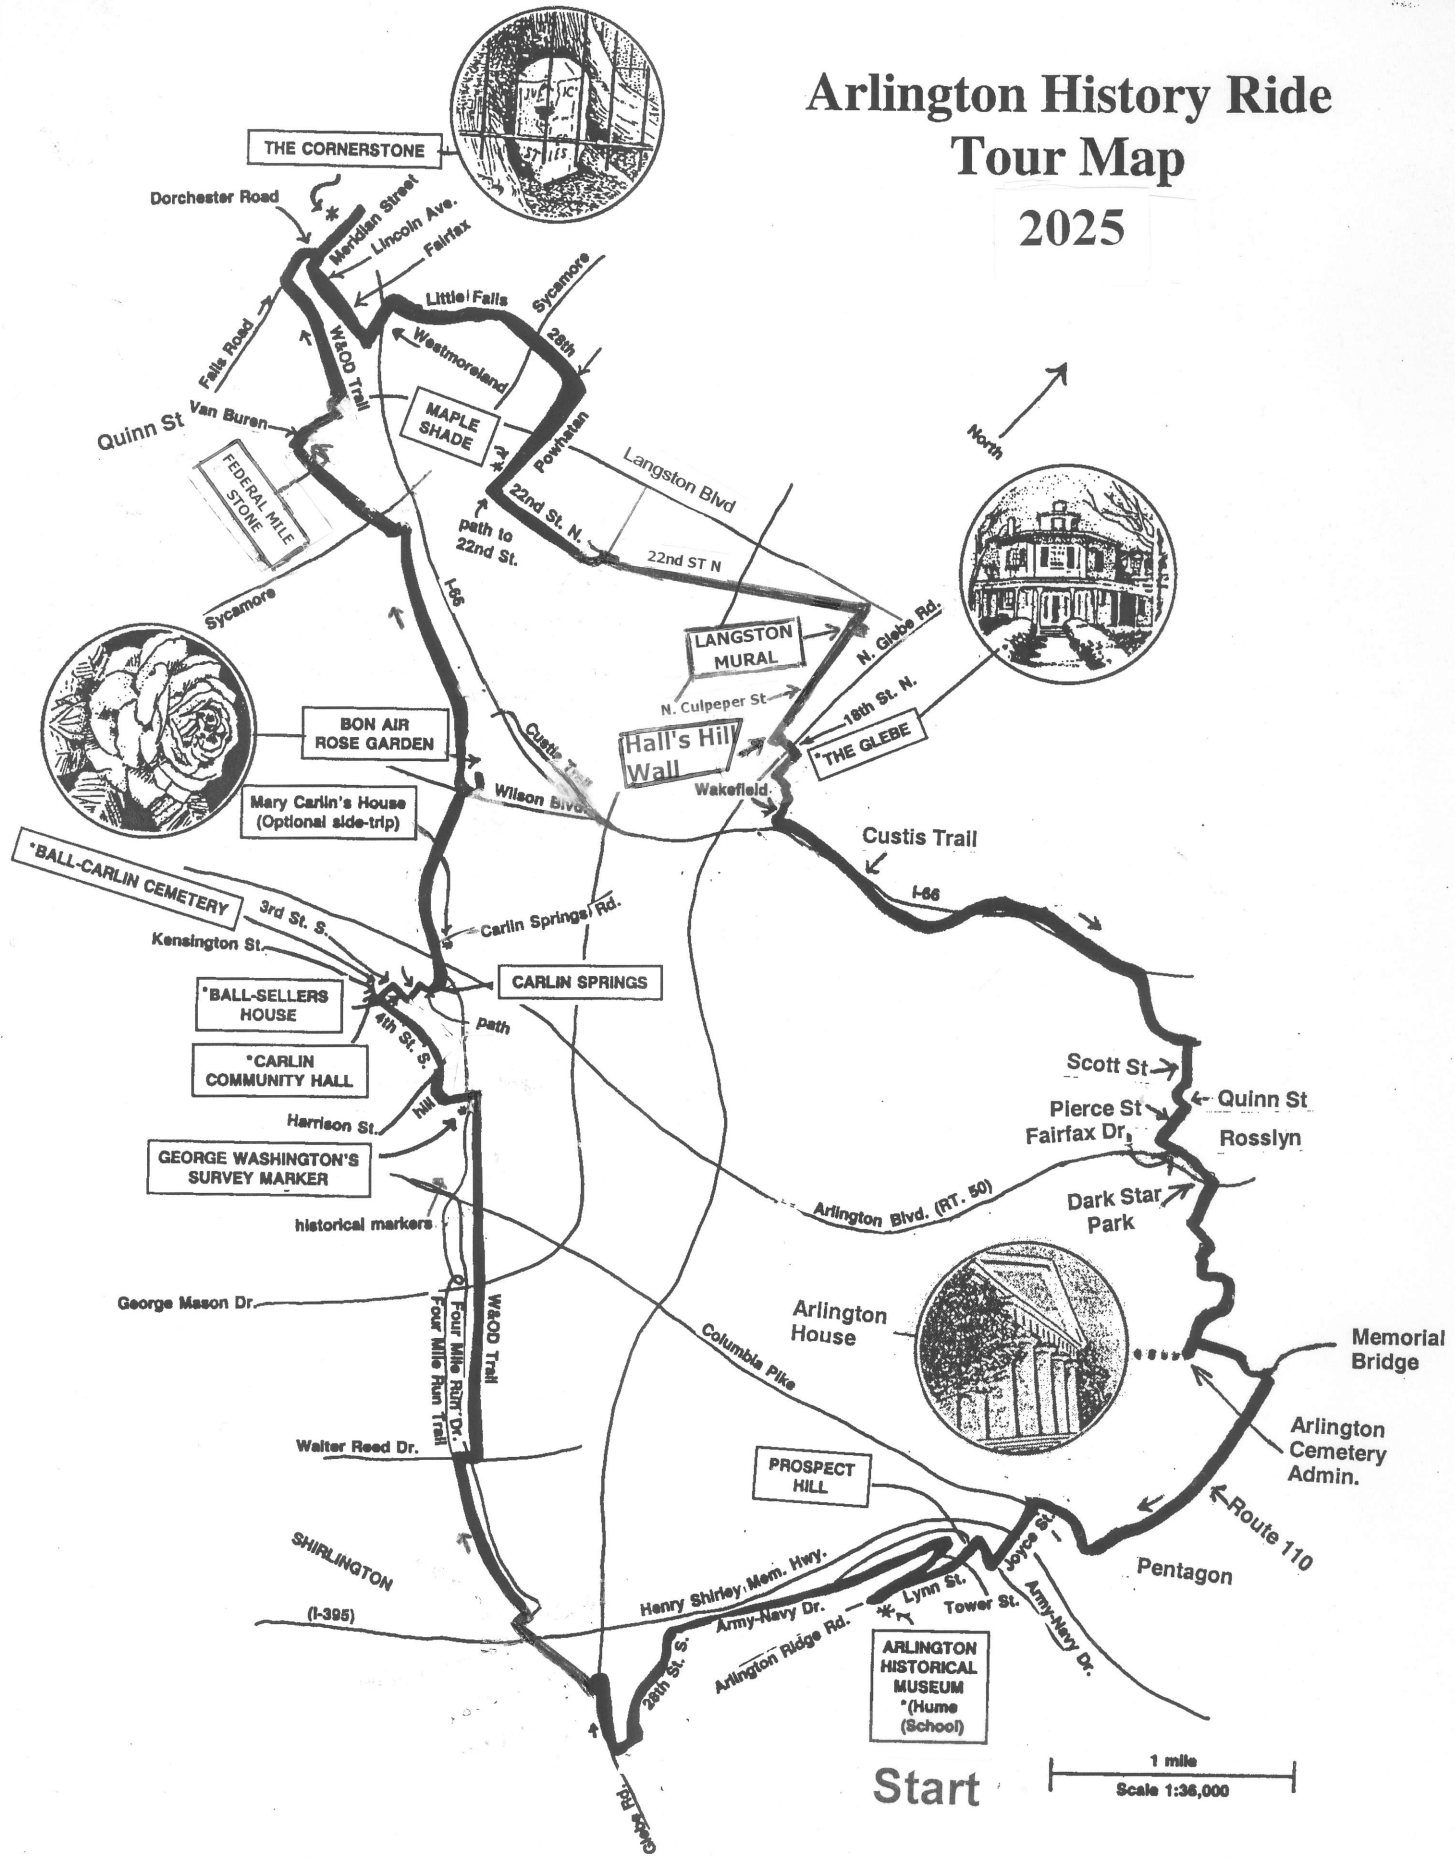

# Arlington History Ride Tour Map

2025

Start

1 mile  
Scale 1:36,000